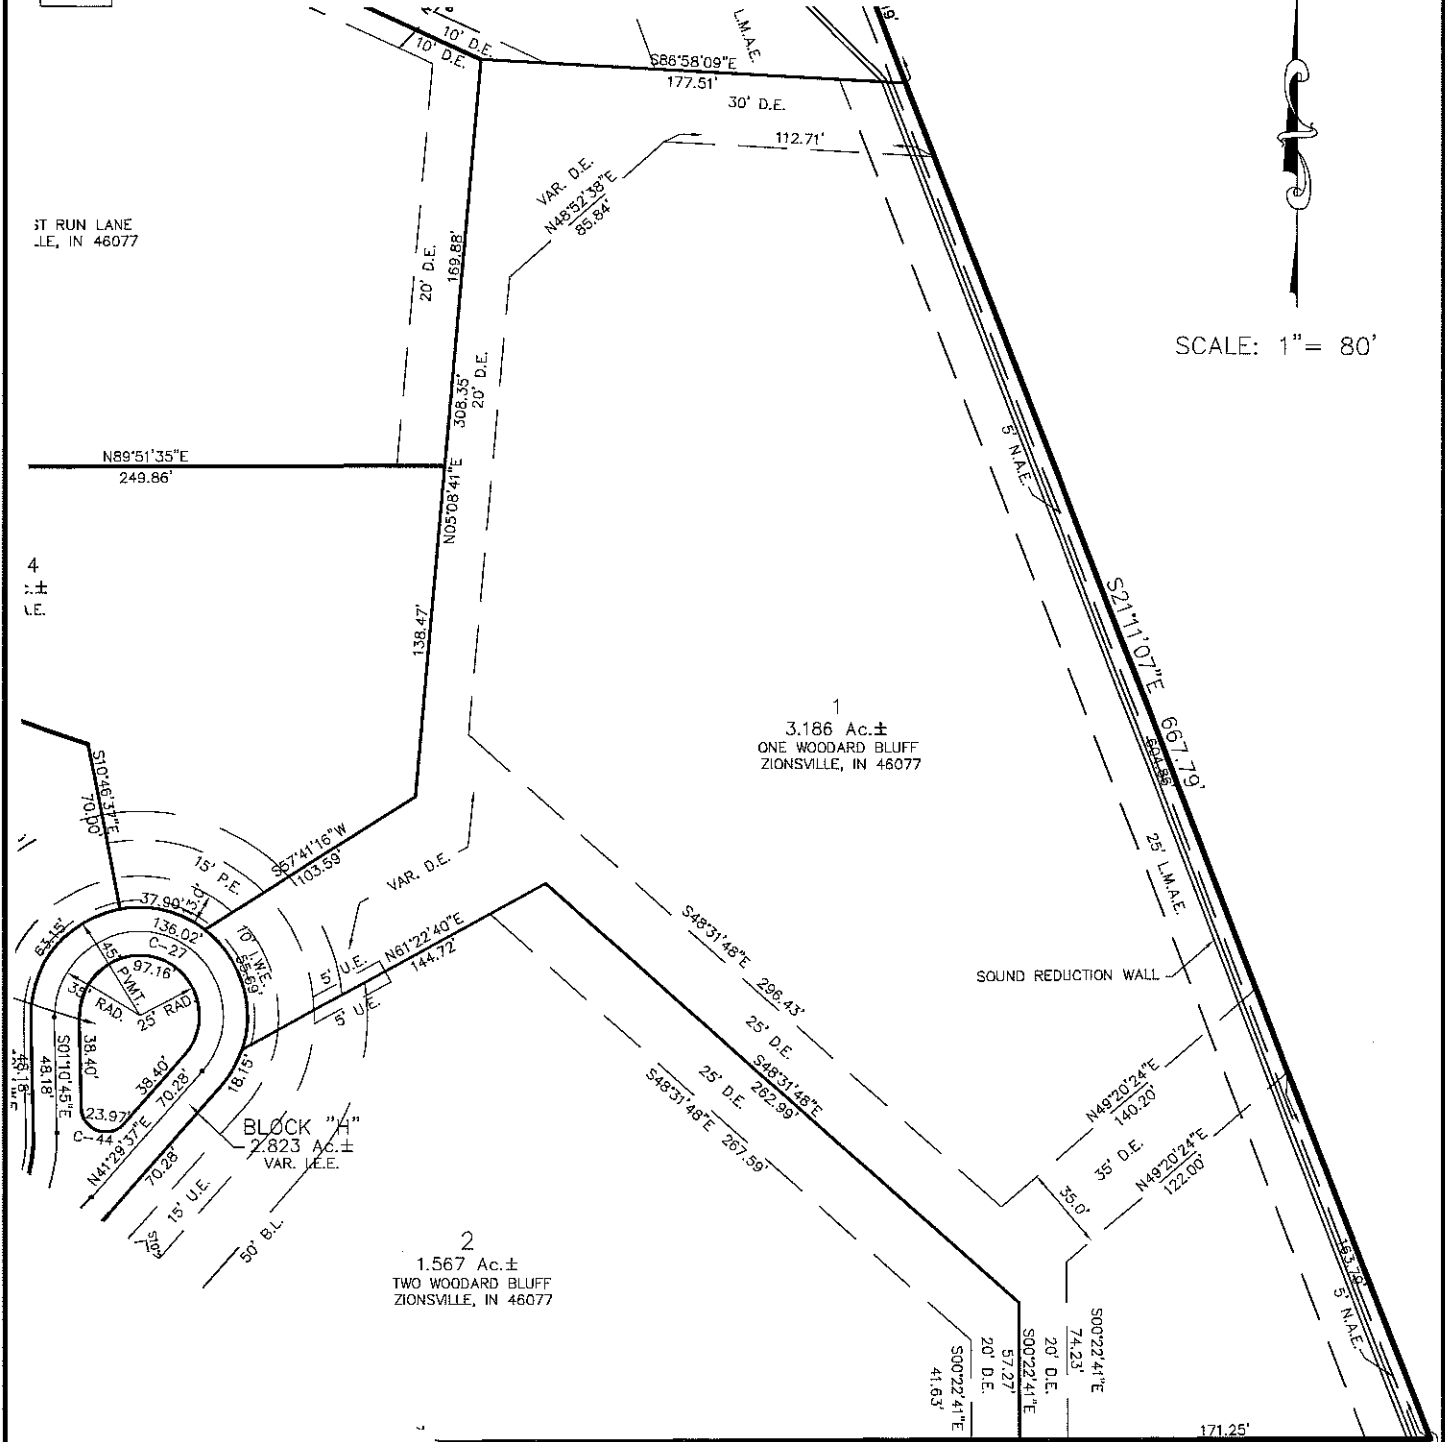

C.R. 550 S.

S.R. 421

LOST RUN FARM

LOT 1

ZIONSVILLE, IN

ST RUN LANE
ZIONSVILLE, IN 46077

SCALE: 1" = 80'

4
±
L.E.

1
3.186 Ac. ±
ONE WOODARD BLUFF
ZIONSVILLE, IN 46077

2
1.567 Ac. ±
TWO WOODARD BLUFF
ZIONSVILLE, IN 46077

STOEPPELWERTH

ofc: 317.849.5935 7965 East 106th Street
fax: 317.849.5942 Fishers, Indiana 46038-2505
www.stoepfelwerth.com